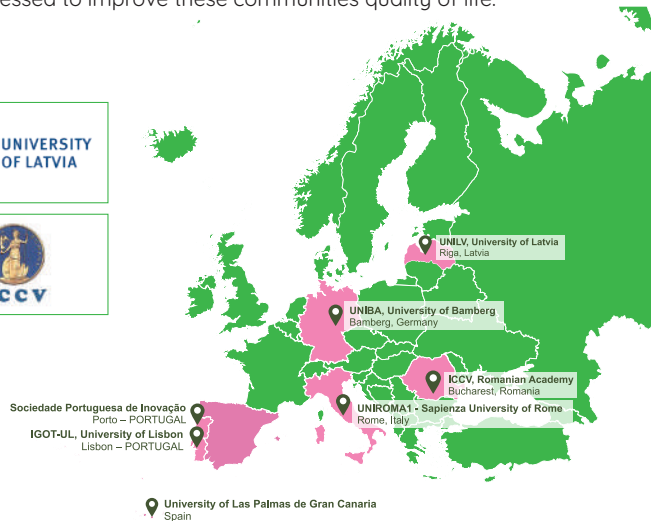

RE PLACE

Reframing Non-Metropolitan Left-Behind Places through Mobility and Alternative Development

Re-Place is an Horizon Europe project that aims to improve community quality of life in non-metropolitan areas throughout Europe

Project Background

The Re-Place Project is set to explore the complex issues faced by peripheral non-metropolitan areas which have been the subject of mixed narratives during the COVID-19 pandemic. While some people see these areas as struggling and left behind, others see them as offering a higher quality of life compared to big cities. Through participative research, Re-Place will examine the role that spatial mobilities play in the future of these places, and how it can be harnessed to improve these communities quality of life.

Partner

7 partners from 6 EU countries

Duration

4 years (from March 2023)

Budget

2,9 M€

Coordinator

Institute of Geography and Spatial Planning, University of Lisbon